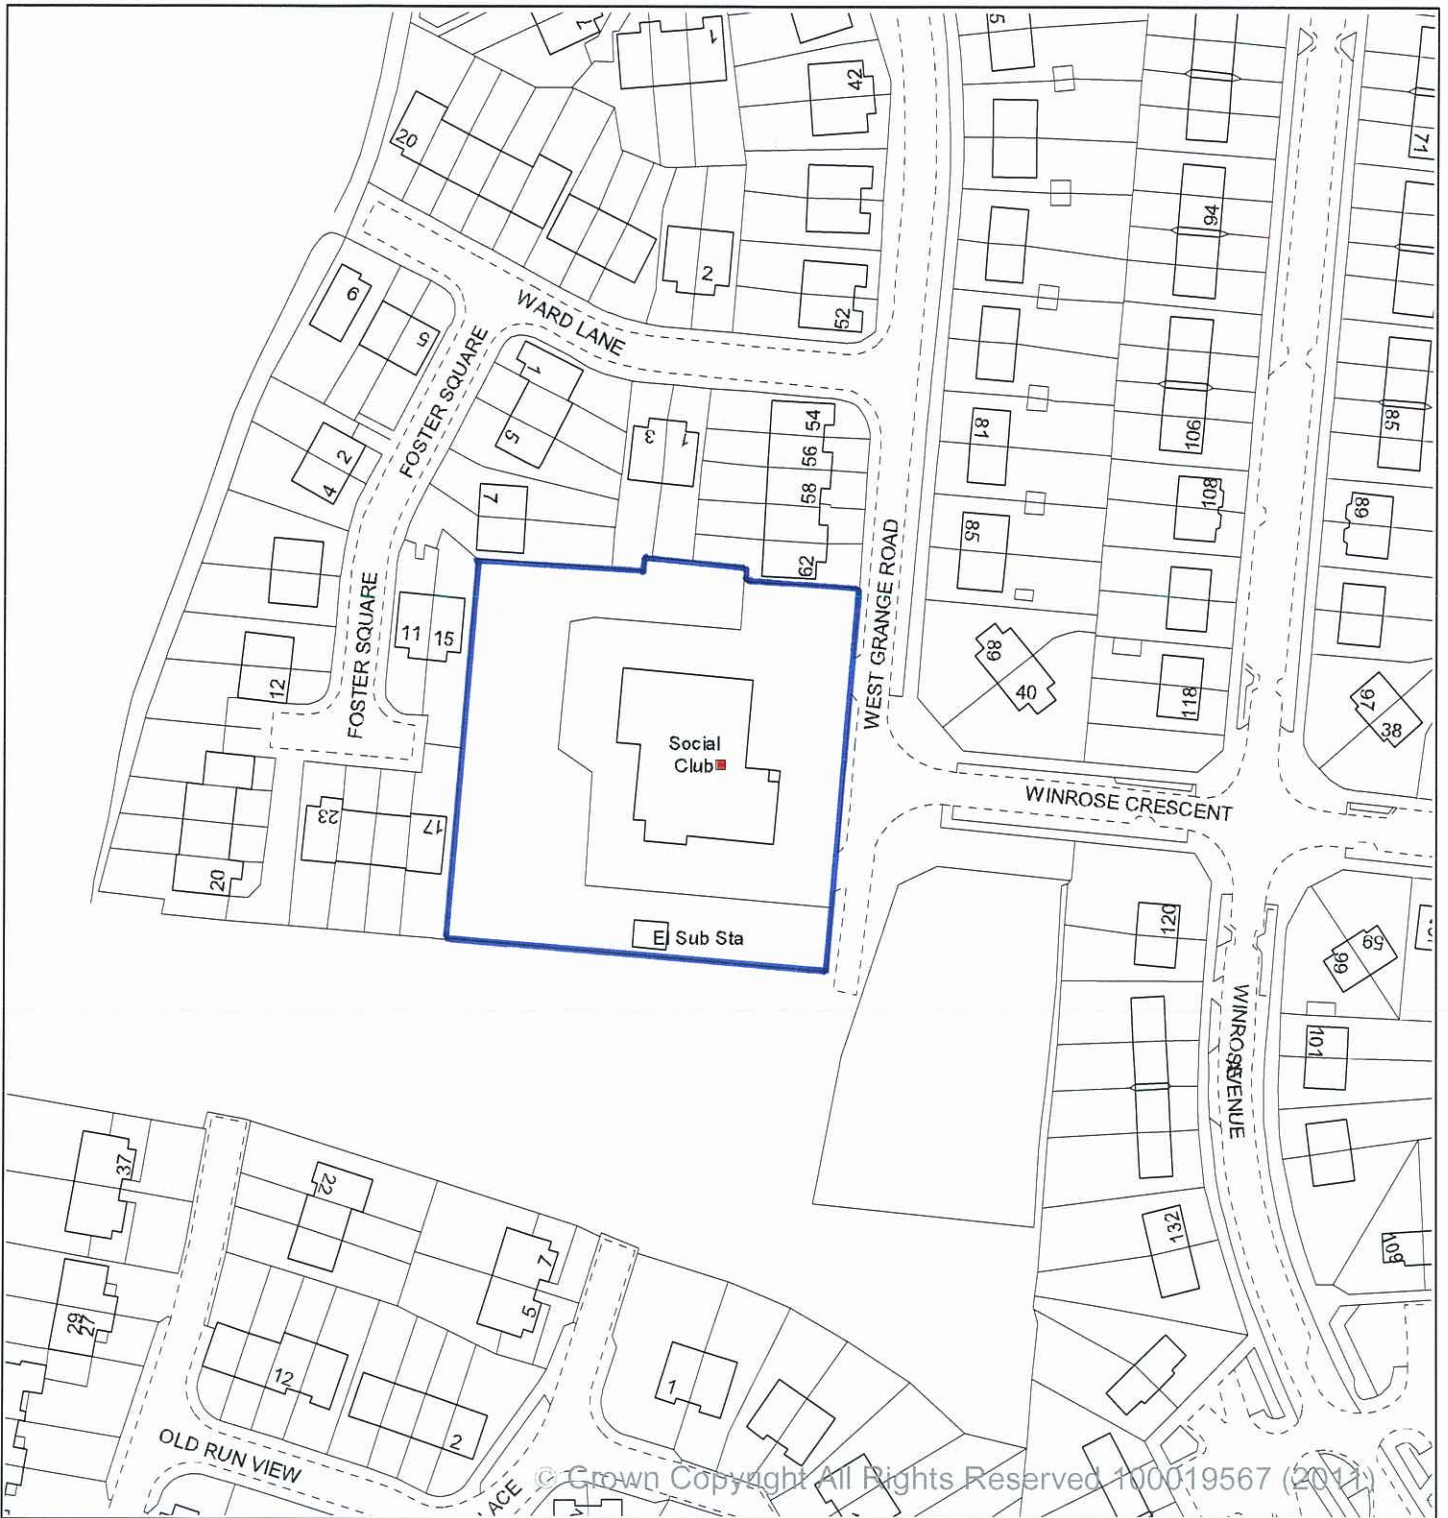

# West Grange Social Club

West Grange Road Leeds LS10

© Crown Copyright All Rights Reserved 100019567 (2011)

This map is based upon the Ordnance Survey's Digital Data with the Permission of the Ordnance Survey on behalf of the Controller of Her Majesty's Stationery Office